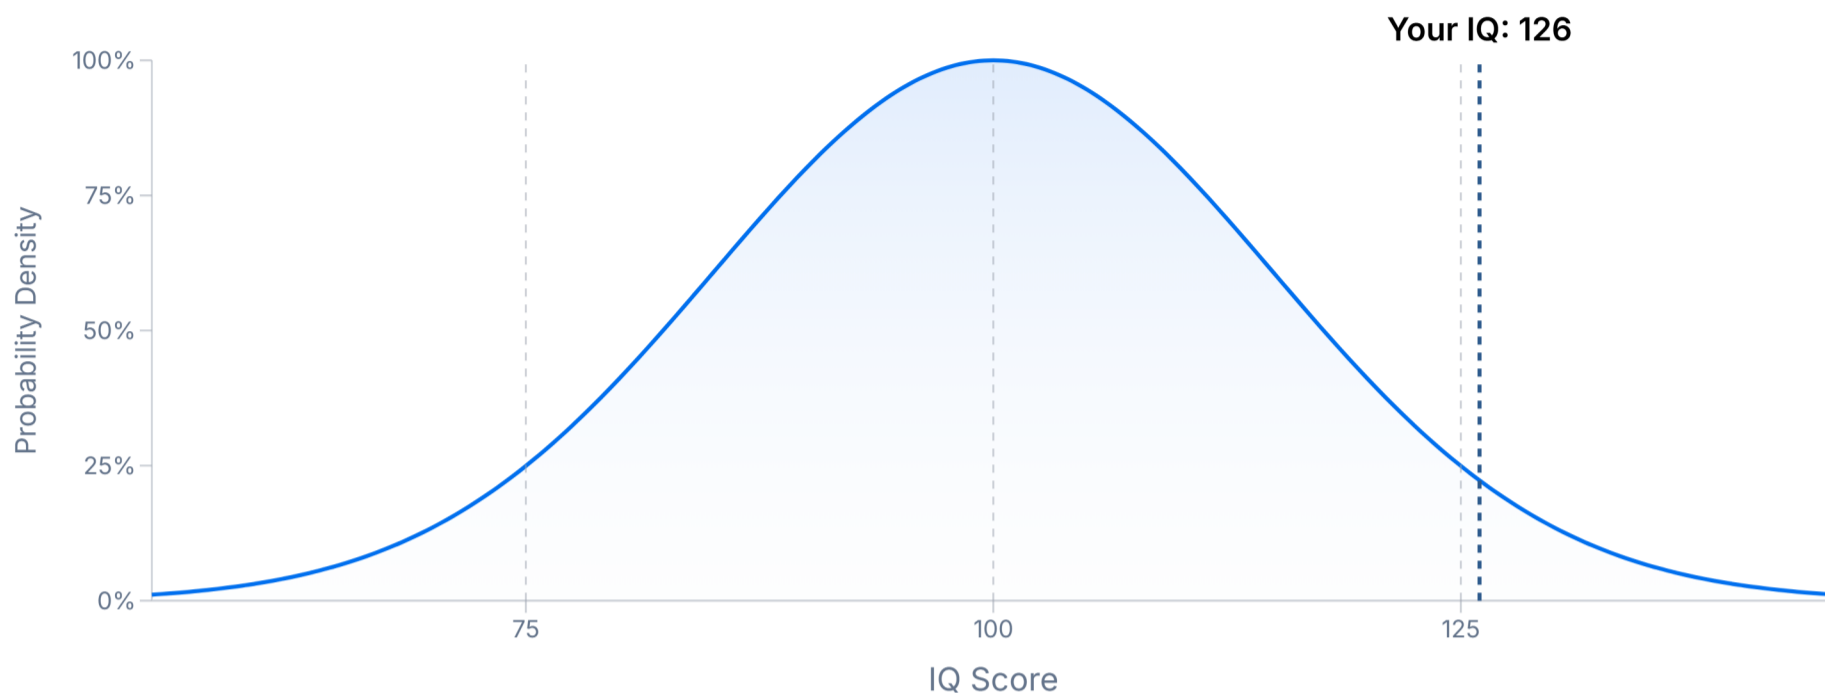

Cognitive Assessment Report

Your complete test results including IQ score, cognitive profile, global rankings, and detailed performance analysis.

Score based on [Raven's Progressive Matrices](#), standardized to the IQ scale (average: 100, standard deviation: 15).

BETTER THAN

96%

In a room of 100 people, you'd likely outperform 96% of them.

YOUR IQ SCORE

126

This places you in the 'above average' cognitive range.

ABOVE AVERAGE

+26

You scored 26 points higher than the general population average.

What does this mean?

Your IQ score of 126 means you performed better than approximately **96%** of the population. This is 26 points above the average IQ of 100. The blue dashed line on the chart shows where your score falls on the normal distribution curve.